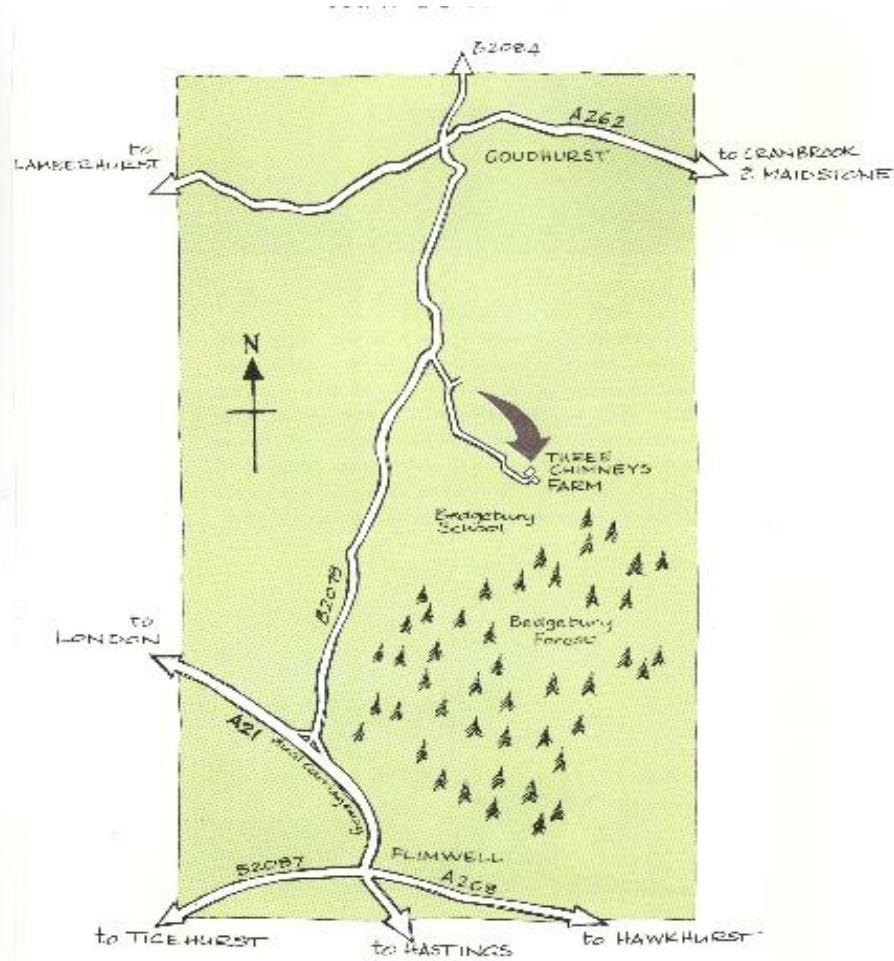

Three Chimneys Farm

Telephone: 01580 212175

Mobile: 07785 734639

FROM HASTINGS:

Take the A21 north west in the direction of London. Just past Flimwell traffic lights, the road becomes a dual carriageway. Keep in the right hand lane, and you will see a sign to Bedgebury & Goudhurst (B2079.) continue along this road, for approx 3 miles, passing by The Pinetum & Bedgebury School. Just after the double bends at Marlingate Farm, turn right at the green board saying "Bedgebury Estate". Follow the signs to Three Chimneys Farm keeping right where the track forks. The track is 1 mile. Stop in front of the Oast House office to collect your key.