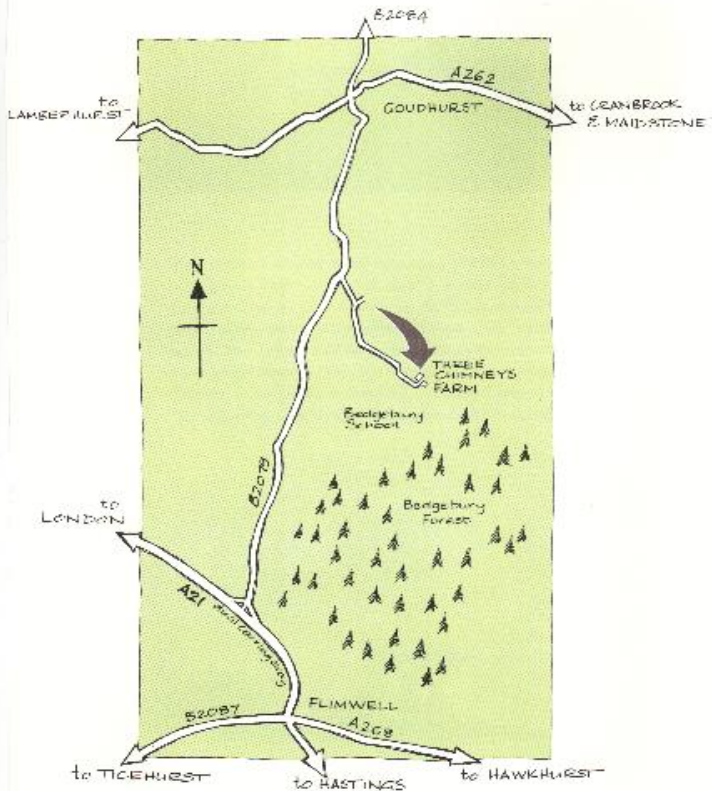

Three Chimneys Farm

Telephone: 01580 212175

Mobile: 07785 734639

FROM HEATHROW or GATWICK

Take the M25 to the A21, south east in the direction of Hastings

FROM LONDON:

Take the A21 south east in the direction of Hastings. Before lamberhurst turn left towards Ashford(A262).At Goudhurst village pond turn right onto the B2079 (to Bedgebury).Continue for 1.3 miles. Turn Turn left at the green board saying "Bedgebury Estate". Follow the signs to Three Chimneys Farm keeping right where the track forks. The track is 1 mile long. Stop in front of the Oast House office to collect your key.